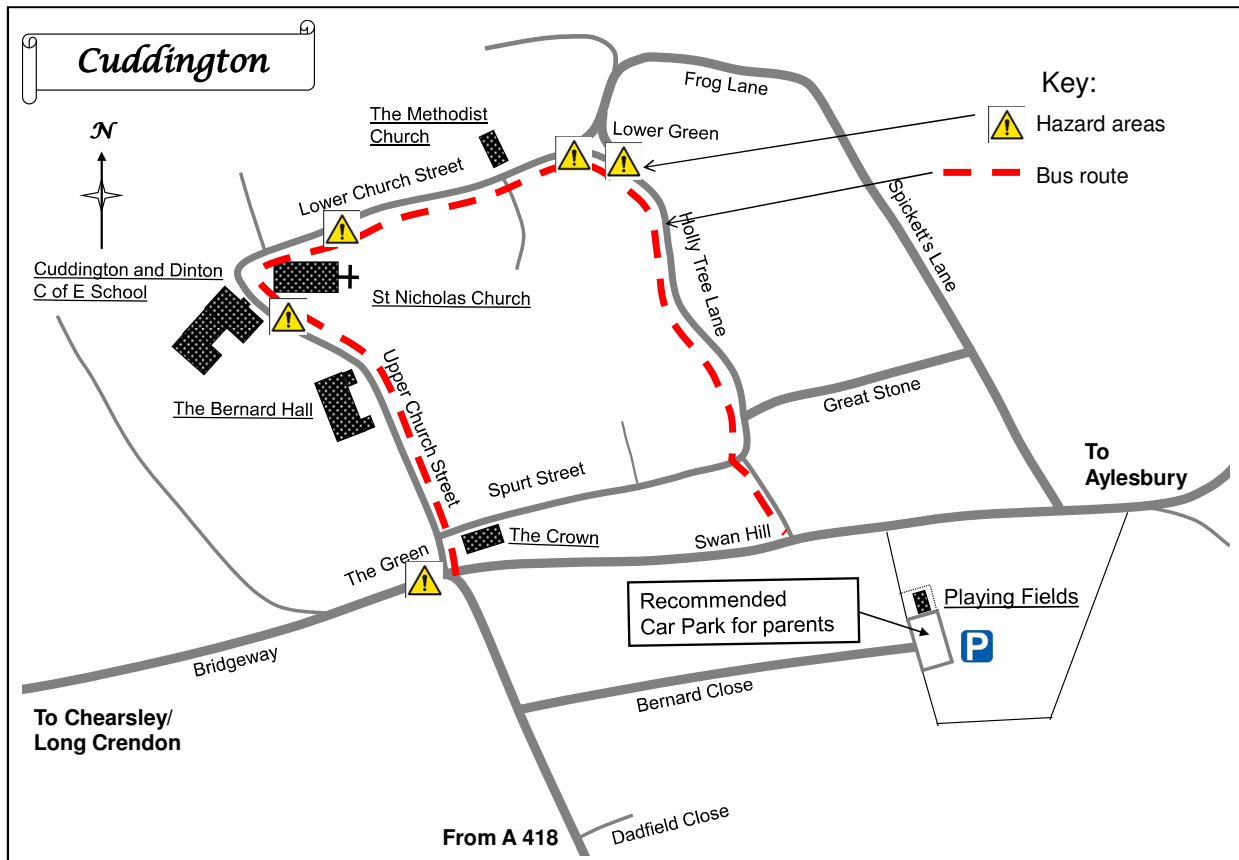

## Infant site parking/dropping off

### Key considerations when parking and dropping off in Cuddington

1. Please make maximum use of the playing fields car park, just a 5 minute walk away. 
2. Please be very sensitive if parking close to residents' driveways
3. Please be aware of the bus route—if it can't get through then neither can an ambulance or a fire engine! 
4. There are some specific points around the village where even parking close up by the pavement/side of the road will cause a blockage—see map above and please avoid these. 
5. It is illegal to park on the yellow lines outside the school. 
6. Parking on the pavement by the cross-roads opposite the bus stop is not only illegal but it causes a dangerous restriction of vision to cars coming up from the school area. 
7. Having dropped off in the area of Upper Church Street by the Bernard Hall please continue out of the village following the bus route—turning round can cause considerable congestion with traffic coming into Upper Church street.